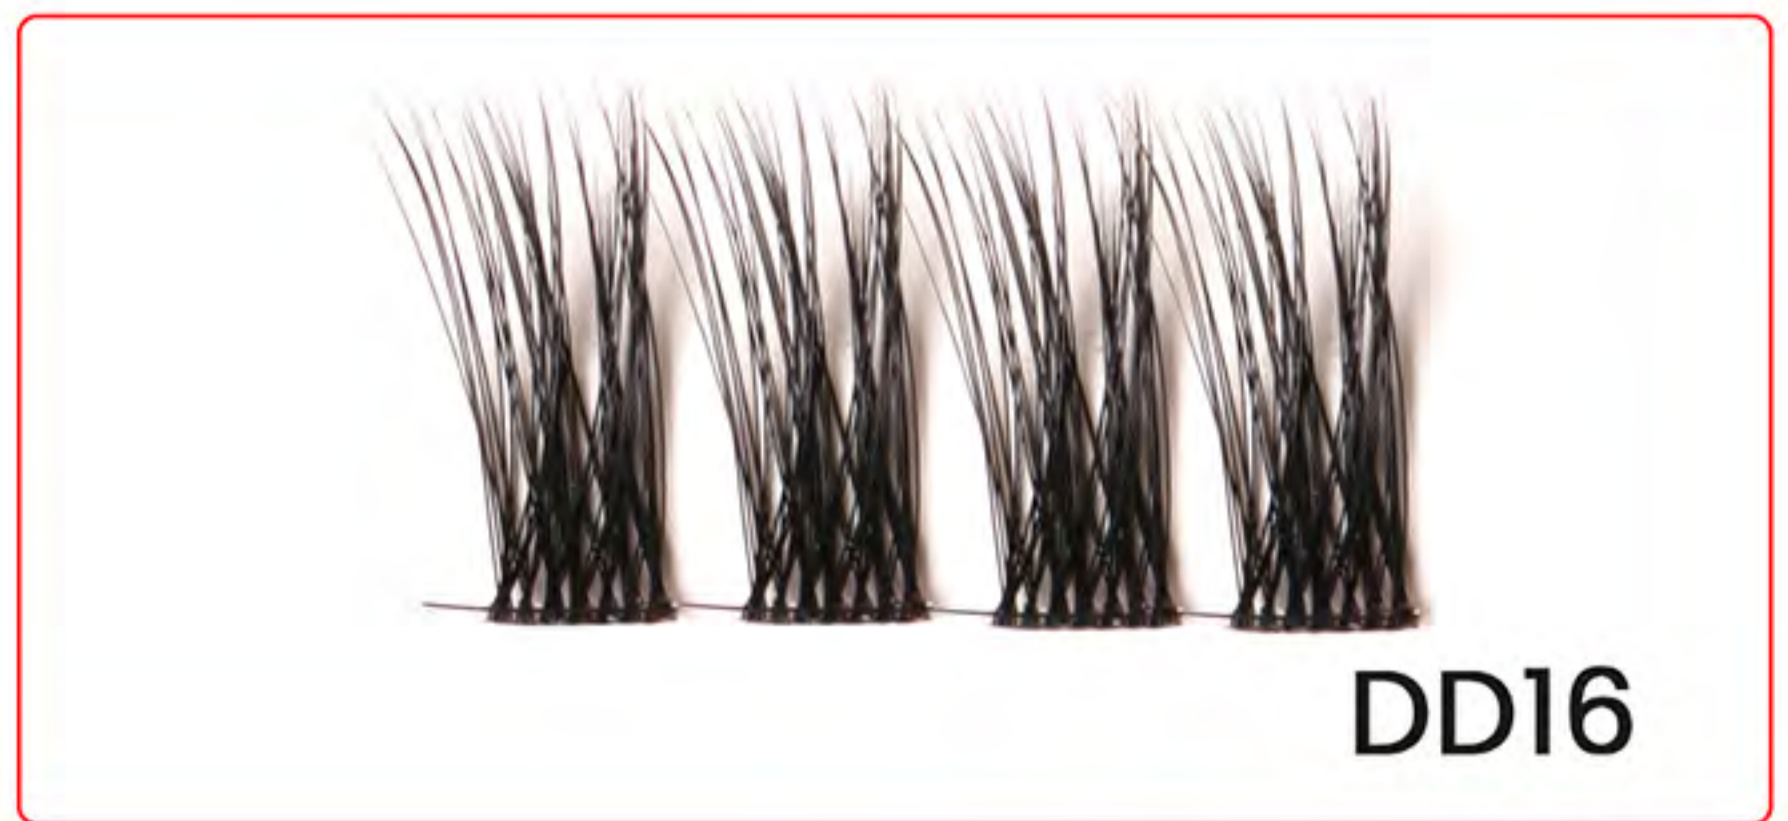

# Pre-Cut Lashes

# Cluster Lashes

### Cluster Lashes (Biodegradable)

VEGAN

ECO FRIENDLY

NON TOXIC

NO ANIMAL TESTING

CRUELTY FREE